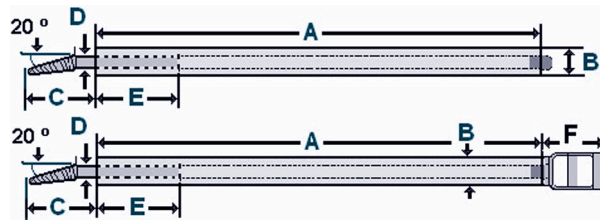

## Winch Bars

- Standard winch bars in either black painted or attractive chrome plated finish
- No-slip handle and nose surface for better grip

Type	Dimensions (inches)						Vanguard Code
	A	B	C	D	E	F	
Standard Black	27.00	1.30	3.70	0.98	3.94	-	3703 0060
Standard Chrome	27.00	1.30	3.70	0.98	3.94	-	3703 0061
Combination Bar	27.00	1.30	3.70	0.98	3.94	4.00	3703 0062