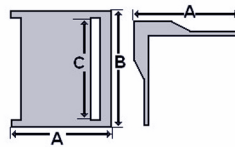

CORNER PROTECTORS

Corner Protectors for Chain & Webbing

- Available in galvanized steel or white plastic (for webbing)
- Prolongs service life of webbing
- Protects cargo from chains or webbing

Type	Dimensions (inches)			Vanguard Code
	A	B	C	
Plastic Corner Protector for 2 - 4" Webbing	4.3	5.3	4.1	3703 0048
2" Steel Corner Protector for Chains	4.7	5.9	-	3703 0040
Steel Corner Protector for 3" Webbing	4.3	6.5	-	3703 0043
Steel Corner Protector for 4" Webbing	4.3	7.5	-	3703 0045